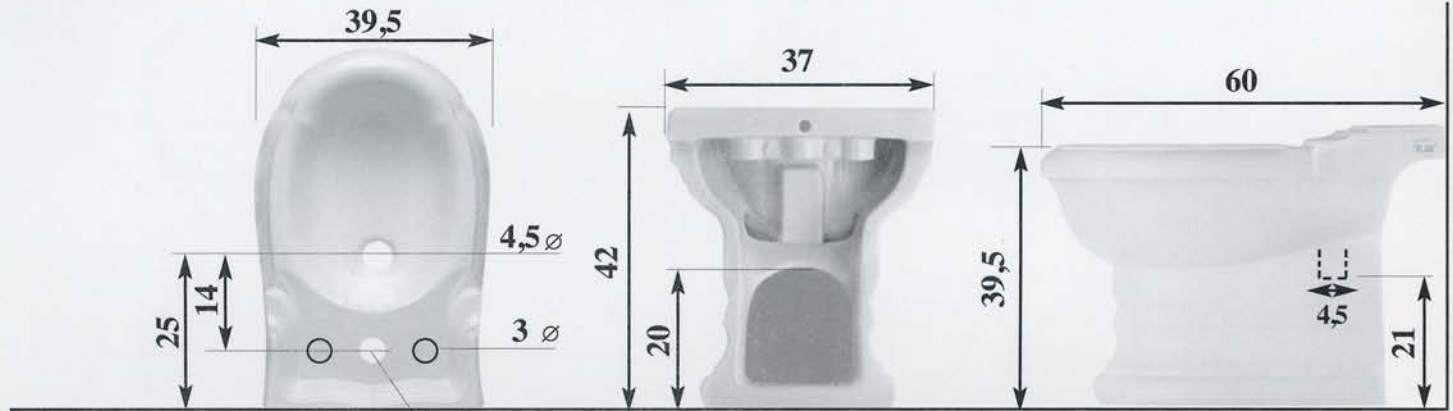

EXCELSIOR

Scheda Tecnica

Semirecessed washbasin

Vanity washbasins

made in italy

MODELLAZIONE SRL

Via Civita Castellana km 4.400 - 01030 Castel S. Elia (VT) ITALY

Tel: +039.0761.599111 - 599511 Fax: +039.0761.599170