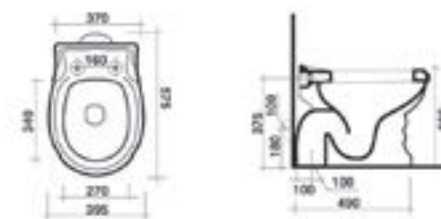

Lavabo da appoggio PLANET 60
Countertop washbasin PLANET 60

PLA60

Lavabo da appoggio 43x60xH14 cm.
Countertop washbasin 43x60xH14 cm.

Excelsior

design by **Studio Ala**

Vaso Terra/Parete
Wc toilet S/trap or P/Trap

13VS-13VP

Cassetta alta
High cistern

13CA

Bidet a terra
Back to wall bidet

13BDM

Lavabo + colonna **13LV + 13CL**
Washbasin + pedestal

Lavabo 60x71xH30 cm, con colonna H63 cm.
Washbasin 60x71xH30 cm, with pedestal H63cm.

Vaso a terra **13VS**
Wc toilet S/trap

Vaso a terra 57,5x39,5xH39,5 cm.
Wc toilet S/trap 57,5x39,5xH39,5cm.

Vaso a parete **13VP**
Wc toilet P/trap

Vaso a terra 57,5x39,5xH39,5 cm.
Wc toilet P/trap 57,5x39,5xH39,5cm.