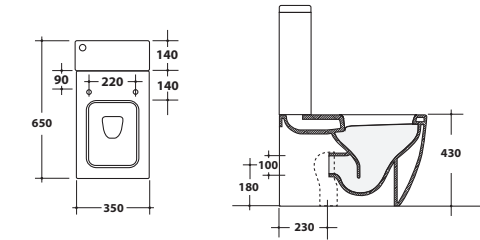

22LV

Lavabo sospeso 50x50xH39 cm.
Wall-hung washbasin 50x50xH39 cm.

Bidet a terra
Back to wall bidet

22BDM

Bidet a terra 52x35xH43 cm.
Back to wall bidet 52x35xH43 cm.

Lavabo + mobile
Wall-hung washbasin + wooden furniture

22LV + 22MBL

Lavabo sospeso 50x50xH39 cm, con mobile H45 cm.
Wall-hung washbasin 50x50xH39 cm, with wooden furniture H45 cm.

Vaso a terra
Back to wall w.c.

22VS/P

Vaso a terra 52x35xH43 cm.
Back to wall w.c. 52x35xH43 cm.

Bidet sospeso
Wall-hung bidet

22BDS

Bidet sospeso 52x35xH28 cm.
Wall-hung bidet 52x35xH28 cm.

Vaso monoblocco + cassetta
Close-coupled toile + cistern

22MBS/P + 22CM

Vaso monoblocco con cassetta 65x35xH88 cm.
Close-coupled toile with cistern 65x35xH88 cm