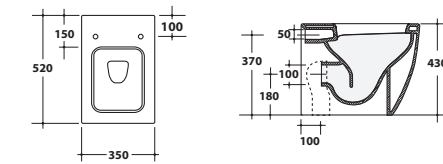

Lavabo sospeso 50x50xH39 cm.
Wall-hung washbasin 50x50xH39 cm.

Bidet a terra
Back to wall bidet

26BDM

Bidet a terra 52x35xH43 cm.
Back to wall bidet 52x35xH43 cm.

Lavabo + mobile
Wall-hung washbasin + wooden furniture

26LV + 26MBL

Lavabo sospeso 50x50xH39 cm, con mobile H45 cm.
Wall-hung washbasin 50x50xH39 cm, with wooden furniture H45 cm.

Vaso a terra
Back to wall w.c.

26VS/P

Vaso a terra 52x35xH43 cm.
Back to wall w.c. 52x35xH43 cm.

Bidet sospeso
Wall-hung bidet

26BDS

Bidet sospeso 52x35xH28 cm.
Wall-hung bidet 52x35xH28 cm.

Vaso monoblocco + cassetta
Close-coupled toile + cistern

26MBS/P + 26CM

Vaso monoblocco con cassetta 65x35xH88 cm.
Close-coupled toile with cistern 65x35xH88 cm