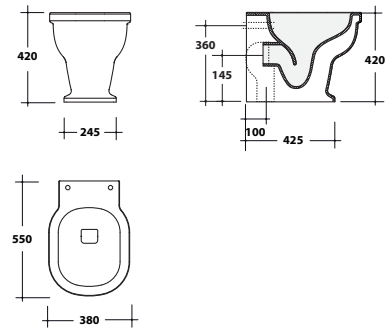

Vaso monoblocco + cassetta
Close-coupled toilet + cistern

28MBS/P + 28CM

Vaso monoblocco con cassetta 65x37xH87 cm.
Close-coupled toilet with cistern 65x37xH87 cm.

Royal

design by **Daniilo Fedeli**

Lavabo + colonna
Washbasin + pedestal

32LV + 32CL

Vaso a terra "rimless"
"Rimless" back to wall w.c.

32VS/P

Bidet a terra
Back to wall bidet

32BDM

Lavabo + colonna
Washbasin + pedestal

32LV + 32CL

Lavabo 50x64xH13 cm, con colonna H 73,5 cm.
Washbasin 50x64xH 13 cm, with pedestal H 73,5 cm.

Cassetta
Cistern

32CM

Cassetta per vaso monoblocco 15x29,7xH42,2 cm.
Cistern for close-coupled toilet 15x29,7xH42,2 cm.

Bidet a terra
Back to wall bidet

32BDM

Bidet a terra 55x38xH42 cm.
Back to wall bidet 55x38xH42cm.

Vaso a terra "rimless"
"Rimless" back to wall w.c.

32VS/P

Vaso a terra "rimless" 55x38xH42 cm.
"Rimless" back to wall w.c. 55x38xH42 cm.

Vaso monoblocco "rimless"
"Rimless" close-coupled toile

32MBS/P

Vaso monoblocco "rimless" 68x38xH84,2 cm.
"Rimless" close-coupled toilet 68x38xH84,2 cm.