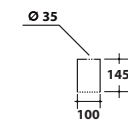

Lavabo da appoggio 40x100xH13 cm.
Countertop washbasin 40x100xH13 cm.

Porta rubinetto ceramica
Door ceramic faucet **PR01**