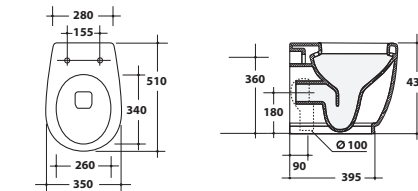

17BDM

Bidet a terra 51x35xH43 cm.
Back to wall bidet 51x35xH43cm.

Vaso a terra
Back to wall w.c.

17VS/P

Vaso a terra 51x35xH43 cm.
Back to wall w.c. 51x35xH43 cm.

Vaso a terra "rimless 36"
"Rimless 36" back to wall w.c.

17VS/P36

Vaso a terra "rimless 36" 51x35xH43 cm.
"Rimless 36" back to wall w.c. 51x35xH43 cm.

Vaso monoblocco + cassetta
Close-coupled toile + cistern

17MBS/P + 17CM

Vaso monoblocco con cassetta 65x35xH86 cm.
Close-coupled toile with cistern 65x35xH86 cm