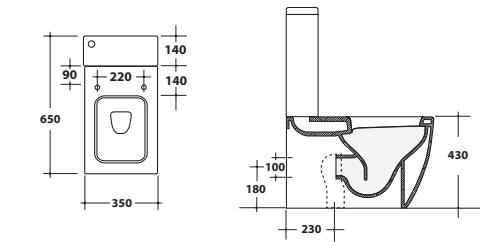

Lavabo sospeso 50x50xH39 cm.
Wall-hung washbasin 50x50xH39 cm.

Bidet a terra
Back to wall bidet

26BDM

Bidet a terra 52x35xH43 cm.
Back to wall bidet 52x35xH43 cm.

Lavabo + mobile
Wall-hung washbasin + wooden furniture

26LV + 26MBL

Lavabo sospeso 50x50xH39 cm, con mobile H45 cm.
Wall-hung washbasin 50x50xH39 cm, with wooden furniture H45 cm.

Vaso a terra
Back to wall w.c.

26VS/P

Vaso a terra 52x35xH43 cm.
Back to wall w.c. 52x35xH43 cm.

Bidet sospeso
Wall-hung bidet

26BDS

Bidet sospeso 52x35xH28 cm.
Wall-hung bidet 52x35xH28 cm.

Vaso monoblocco + cassetta
Close-coupled toile + cistern

26MBS/P + 26CM

Vaso monoblocco con cassetta 65x35xH88 cm.
Close-coupled toile with cistern 65x35xH88 cm