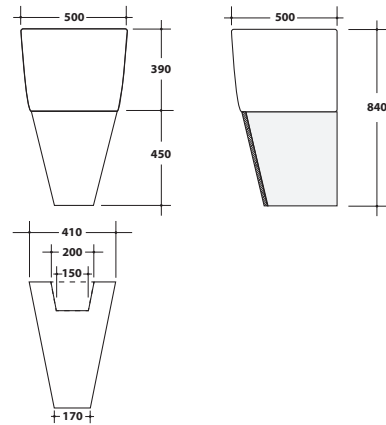

Lavabo sospeso 50x50xH39 cm.
Wall-hung washbasin 50x50xH39 cm.

Bidet a terra
Back to wall bidet

26BDM

Bidet a terra 52x35xH43 cm.
Back to wall bidet 52x35xH43 cm.

Lavabo + mobile
Wall-hung washbasin + wooden furniture