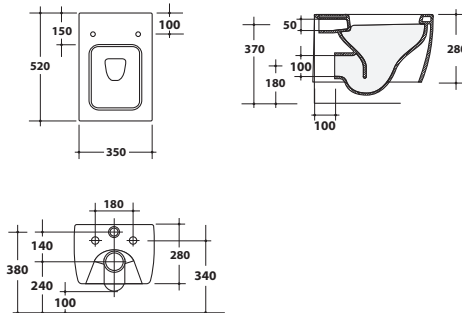

Lavabo sospeso 50x50xH39 cm.
Wall-hung washbasin 50x50xH39 cm.

Bidet a terra
Back to wall bidet

26BDM

Bidet a terra 52x35xH43 cm.
Back to wall bidet 52x35xH43 cm.

Lavabo + mobile
Wall-hung washbasin + wooden furniture

26LV + 26MBL

Lavabo sospeso 50x50xH39 cm, con mobile H45 cm.
Wall-hung washbasin 50x50xH39 cm, with wooden furniture H45 cm.

Vaso a terra
Back to wall w.c.

26VS/P

Vaso a terra 52x35xH43 cm.
Back to wall w.c. 52x35xH43 cm.

Bidet sospeso
Wall-hung bidet

26BDS

Bidet sospeso 52x35xH28 cm.
Wall-hung bidet 52x35xH28 cm.

Vaso monoblocco + cassetta
Close-coupled toile + cistern

26MBS/P + 26CM

Vaso monoblocco con cassetta 65x35xH88 cm.
Close-coupled toile with cistern 65x35xH88 cm

Vaso sospeso
Wall-hung w.c.

26VSO

Vaso sospeso 52x35xH28 cm.
Wall-hung w.c. 52x35xH28 cm.

Lavabo da appoggio KLASS 45
Countertop washbasin KLASS 45

KLA45

Lavabo da appoggio 45x45xH14 cm.
Countertop washbasin 45x45xH14 cm.