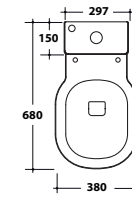

28VSO

Vaso sospeso 52x37xH26 cm.
Wall-hung w.c. 52x37xH26 cm.

Bidet a terra
Back to wall bidet

28BDM

Bidet a terra 52x37xH42 cm.
Back to wall bidet 52x37xH42 cm.

Vaso a terra
Back to wall w.c.

28VS/P

Vaso a terra 52x37xH42 cm.
Back to wall w.c. 52x37xH42 cm.

Vaso monoblocco + cassetta
Close-coupled toilet + cistern

28MBS/P + 28CM

Vaso monoblocco con cassetta 65x37xH87 cm.
Close-coupled toilet with cistern 65x37xH87 cm.

Royal

design by **Daniilo Fedeli**

Lavabo + colonna
Washbasin + pedestal

32LV + 32CL

Vaso a terra "rimless"
"Rimless" back to wall w.c.

32VS/P

Bidet a terra
Back to wall bidet

32BDM

Lavabo + colonna
Washbasin + pedestal

32LV + 32CL

Lavabo 50x64xH13 cm, con colonna H 73,5 cm.
Washbasin 50x64xH 13 cm, with pedestal H 73,5 cm.

Cassetta
Cistern

32CM

Cassetta per vaso monoblocco 15x29,7xH42,2 cm.
Cistern for close-coupled toilet 15x29,7xH42,2 cm.

Bidet a terra
Back to wall bidet

32BDM

Bidet a terra 55x38xH42 cm.
Back to wall bidet 55x38xH42cm.