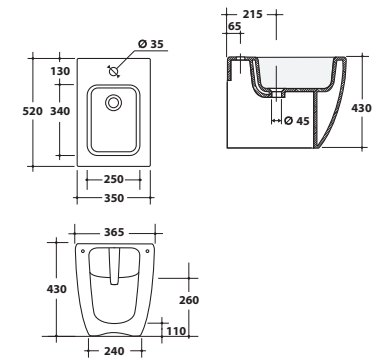

22LV

Lavabo sospeso 50x50xH39 cm.
Wall-hung washbasin 50x50xH39 cm.

Bidet a terra
Back to wall bidet

22BDM

Bidet a terra 52x35xH43 cm.
Back to wall bidet 52x35xH43 cm.

Lavabo + mobile
Wall-hung washbasin + wooden furniture