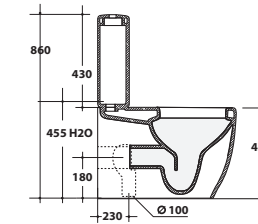

Vaso a terra "rimless"
"Rimless" back to wall w.c.

32VS/P

Vaso a terra "rimless" 55x38xH42 cm.
"Rimless" back to wall w.c. 55x38xH42 cm.

Vaso monoblocco "rimless"
"Rimless" close-coupled toile

32MBS/P

Vaso monoblocco "rimless" 68x38xH84,2 cm.
"Rimless" close-coupled toilet 68x38xH84,2 cm.

Vaso a terra
Back to wall w.c.

23VS/P

Bidet a terra
Back to wall bide

23BDM

Lavabo sospeso
Wall-hung washbasin

23LV

Lavabo sospeso 49x67xH38 cm.
Wall-hung washbasin 49x67xH38 cm.

Vaso a terra
Back to wall w.c.

23VS/P

Vaso a terra 51x35xH43 cm.
Back to wall w.c. 51x35xH43 cm.

Bidet sospeso
Wall-hung bidet

23BDS

Bidet sospeso 51x35xH26 cm.
Wall-hung bidet 51x35xH26 cm.

Vaso monoblocco
Close-coupled toilet

23MBS/P

Vaso monoblocco 65x35xH43 cm.
Close-coupled toilet 65x35xH43 cm.

Vaso sospeso
Wall-hung w.c.

23VSO

Vaso sospeso 51x35xH26 cm.
Wall-hung w.c. 51x35xH26 cm.

Cassetta
Cistern

23CM

Cassetta per vaso monoblocco 14x30xH43 cm.
Cistern for close-coupled toilet 14x30xH43 cm.

Bidet a terra
Back to wall bidet