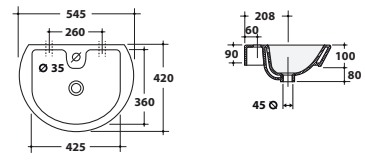

Lavabo sospeso
Wall-hung washbasin