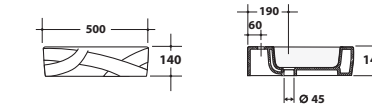

22VSO

Vaso sospeso 52x35xH28 cm.
Wall-hung w.c. 52x35xH28 cm.

Lavabo sospeso e da appoggio
Wall-hung and countertop washbasin