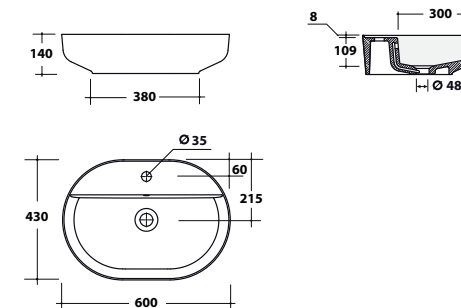

17BDM

Bidet a terra 51x35xH43 cm.
Back to wall bidet 51x35xH43cm.

Vaso a terra
Back to wall w.c.

17VS/P

Vaso a terra 51x35xH43 cm.
Back to wall w.c. 51x35xH43 cm.

Vaso a terra "rimless 36"
"Rimless 36" back to wall w.c.

17VS/P36

Vaso a terra "rimless 36" 51x35xH43 cm.
"Rimless 36" back to wall w.c. 51x35xH43 cm.

Vaso monoblocco + cassetta
Close-coupled toile + cistern

17MBS/P + 17CM

Vaso monoblocco con cassetta 65x35xH86 cm.
Close-coupled toile with cistern 65x35xH86 cm

Lavabo da appoggio PLANET 60
Countertop washbasin PLANET 60

PLA60

Lavabo da appoggio 43x60xH14 cm.
Countertop washbasin 43x60xH14 cm.

Excelsior

design by **Studio Ala**

Vaso Terra/Parete
Wc toilet S/trap or P/Trap