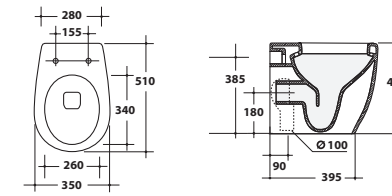

Vaso a terra "rimless"
"Rimless" back to wall w.c.

32VS/P

Vaso a terra "rimless" 55x38xH42 cm.
"Rimless" back to wall w.c. 55x38xH42 cm.

Vaso monoblocco "rimless"
"Rimless" close-coupled toile

32MBS/P

Vaso monoblocco "rimless" 68x38xH84,2 cm.
"Rimless" close-coupled toilet 68x38xH84,2 cm.

Vaso a terra
Back to wall w.c.

23VS/P

Bidet a terra
Back to wall bide

23BDM

Lavabo sospeso
Wall-hung washbasin

23LV

Lavabo sospeso 49x67xH38 cm.
Wall-hung washbasin 49x67xH38 cm.

Vaso a terra
Back to wall w.c.

23VS/P

Vaso a terra 51x35xH43 cm.
Back to wall w.c. 51x35xH43 cm.

Bidet sospeso
Wall-hung bidet

23BDS

Bidet sospeso 51x35xH26 cm.
Wall-hung bidet 51x35xH26 cm.

Vaso monoblocco
Close-coupled toilet

23MBS/P

Vaso monoblocco 65x35xH43 cm.
Close-coupled toilet 65x35xH43 cm.