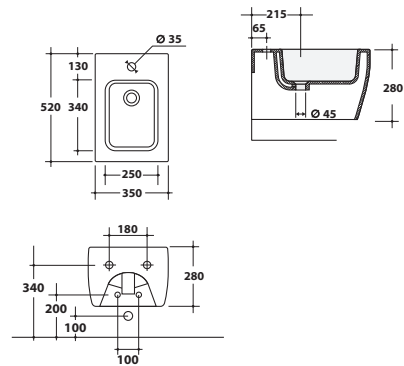

Lavabo sospeso 50x50xH39 cm.
Wall-hung washbasin 50x50xH39 cm.

Bidet a terra
Back to wall bidet

26BDM

Bidet a terra 52x35xH43 cm.
Back to wall bidet 52x35xH43 cm.

Lavabo + mobile
Wall-hung washbasin + wooden furniture

26LV + 26MBL

Lavabo sospeso 50x50xH39 cm, con mobile H45 cm.
Wall-hung washbasin 50x50xH39 cm, with wooden furniture H45 cm.

Vaso a terra
Back to wall w.c.

26VS/P

Vaso a terra 52x35xH43 cm.
Back to wall w.c. 52x35xH43 cm.

Bidet sospeso
Wall-hung bidet

26BDS

Bidet sospeso 52x35xH28 cm.
Wall-hung bidet 52x35xH28 cm.

Vaso monoblocco + cassetta
Close-coupled toile + cistern

26MBS/P + 26CM

Vaso monoblocco con cassetta 65x35xH88 cm.
Close-coupled toile with cistern 65x35xH88 cm