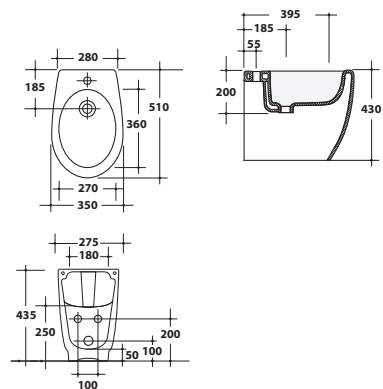

23VS/P

Vaso a terra 51x35xH43 cm.
Back to wall w.c. 51x35xH43 cm.

Bidet sospeso
Wall-hung bidet

23BDS

Bidet sospeso 51x35xH26 cm.
Wall-hung bidet 51x35xH26 cm.

Vaso monoblocco
Close-coupled toilet

23MBS/P

Vaso monoblocco 65x35xH43 cm.
Close-coupled toilet 65x35xH43 cm.

Vaso sospeso
Wall-hung w.c.

23VSO

Vaso sospeso 51x35xH26 cm.
Wall-hung w.c. 51x35xH26 cm.

Cassetta
Cistern

23CM

Cassetta per vaso monoblocco 14x30xH43 cm.
Cistern for close-coupled toilet 14x30xH43 cm.

Bidet a terra
Back to wall bidet

23BDM

Bidet a terra 51x35xH43 cm.
Back to wall bidet 51x35xH43 cm.

Ice

design by **Alessandro Leonarda**

Lavabo + colonna
Washbasin + pedestal

21LV + 21CL

Lavabo + colonna
Washbasin + pedestal

21LV + 21CL

Lavabo 50x52xH19 cm, con colonna H76 cm.
Washbasin 50x52xH19 cm, with pedestal H76 cm.

Infinity

design by **Danilo Fedeli**

Lavabo + colonna
Washbasin + pedestal

30LV + 30CL

Bidet a terra
Back to wall bidet