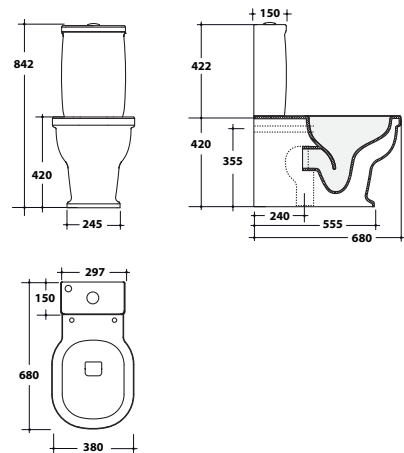

Vaso monoblocco + cassetta
Close-coupled toilet + cistern

28MBS/P + 28CM

Vaso monoblocco con cassetta 65x37xH87 cm.
Close-coupled toilet with cistern 65x37xH87 cm.

Royal

design by **Daniilo Fedeli**

Lavabo + colonna
Washbasin + pedestal

32LV + 32CL

Vaso a terra "rimless"
"Rimless" back to wall w.c.

32VS/P

Bidet a terra
Back to wall bidet

32BDM

Lavabo + colonna
Washbasin + pedestal

32LV + 32CL

Lavabo 50x64xH13 cm, con colonna H 73,5 cm.
Washbasin 50x64xH 13 cm, with pedestal H 73,5 cm.

Cassetta
Cistern

32CM

Cassetta per vaso monoblocco 15x29,7xH42,2 cm.
Cistern for close-coupled toilet 15x29,7xH42,2 cm.

Bidet a terra
Back to wall bidet

32BDM

Bidet a terra 55x38xH42 cm.
Back to wall bidet 55x38xH42cm.

Vaso a terra "rimless"
"Rimless" back to wall w.c.

32VS/P

Vaso a terra "rimless" 55x38xH42 cm.
"Rimless" back to wall w.c. 55x38xH42 cm.

Vaso monoblocco "rimless"
"Rimless" close-coupled toile

32MBS/P

Vaso monoblocco "rimless" 68x38xH84,2 cm.
"Rimless" close-coupled toilet 68x38xH84,2 cm.