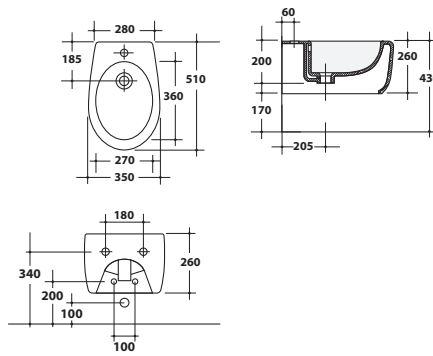

Vaso a terra "rimless"
"Rimless" back to wall w.c.

32VS/P

Vaso a terra "rimless" 55x38xH42 cm.
"Rimless" back to wall w.c. 55x38xH42 cm.

Vaso monoblocco "rimless"
"Rimless" close-coupled toile

32MBS/P

Vaso monoblocco "rimless" 68x38xH84,2 cm.
"Rimless" close-coupled toilet 68x38xH84,2 cm.

Vaso a terra
Back to wall w.c.

23VS/P

Bidet a terra
Back to wall bide

23BDM

Lavabo sospeso
Wall-hung washbasin

23LV

Lavabo sospeso 49x67xH38 cm.
Wall-hung washbasin 49x67xH38 cm.

Vaso a terra
Back to wall w.c.

23VS/P

Vaso a terra 51x35xH43 cm.
Back to wall w.c. 51x35xH43 cm.

Bidet sospeso
Wall-hung bidet

23BDS

Bidet sospeso 51x35xH26 cm.
Wall-hung bidet 51x35xH26 cm.

Vaso monoblocco
Close-coupled toilet

23MBS/P

Vaso monoblocco 65x35xH43 cm.
Close-coupled toilet 65x35xH43 cm.

Vaso sospeso
Wall-hung w.c.

23VSO

Vaso sospeso 51x35xH26 cm.
Wall-hung w.c. 51x35xH26 cm.

Cassetta
Cistern

23CM

Cassetta per vaso monoblocco 14x30xH43 cm.
Cistern for close-coupled toilet 14x30xH43 cm.

Bidet a terra
Back to wall bidet