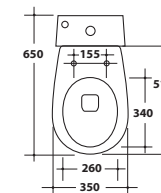

Vaso a terra "rimless"
"Rimless" back to wall w.c.

32VS/P

Vaso a terra "rimless" 55x38xH42 cm.
"Rimless" back to wall w.c. 55x38xH42 cm.

Vaso monoblocco "rimless"
"Rimless" close-coupled toile

32MBS/P

Vaso monoblocco "rimless" 68x38xH84,2 cm.
"Rimless" close-coupled toilet 68x38xH84,2 cm.

23VS/P

Vaso a terra 51x35xH43 cm.
Back to wall w.c. 51x35xH43 cm.

Bidet sospeso
Wall-hung bidet

23BDS

Bidet sospeso 51x35xH26 cm.
Wall-hung bidet 51x35xH26 cm.

Vaso monoblocco
Close-coupled toilet

23MBS/P

Vaso monoblocco 65x35xH43 cm.
Close-coupled toilet 65x35xH43 cm.

Vaso sospeso
Wall-hung w.c.

23VSO

Vaso sospeso 51x35xH26 cm.
Wall-hung w.c. 51x35xH26 cm.

Cassetta
Cistern

23CM

Cassetta per vaso monoblocco 14x30xH43 cm.
Cistern for close-coupled toilet 14x30xH43 cm.

Bidet a terra
Back to wall bidet

Lavabo 50x52xH19 cm, con colonna H76 cm.
Washbasin 50x52xH19 cm, with pedestal H76 cm.

Infinity

design by **Danilo Fedeli**

Lavabo + colonna
Washbasin + pedestal

30LV + 30CL

Bidet a terra
Back to wall bidet