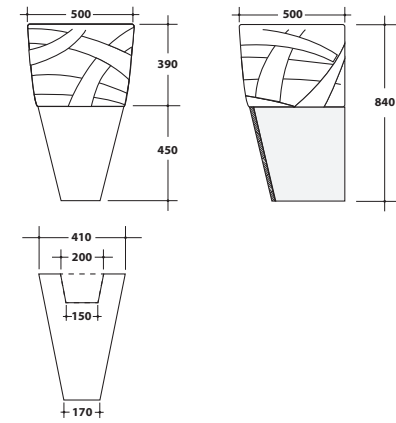

22LV

Lavabo sospeso 50x50xH39 cm.
Wall-hung washbasin 50x50xH39 cm.

Bidet a terra
Back to wall bidet

22BDM

Bidet a terra 52x35xH43 cm.
Back to wall bidet 52x35xH43 cm.

Lavabo + mobile
Wall-hung washbasin + wooden furniture