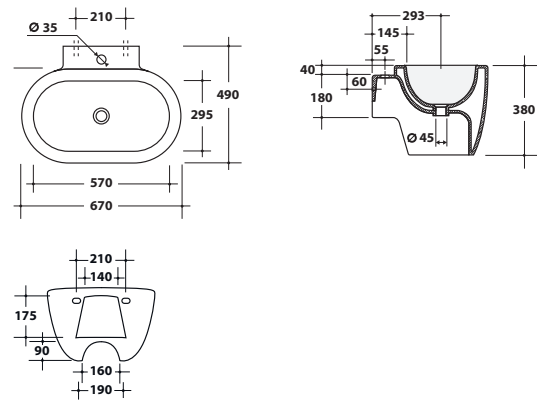

Vaso monoblocco + cassetta
Close-coupled toilet + cistern

28MBS/P + 28CM

Vaso monoblocco con cassetta 65x37xH87 cm.
Close-coupled toilet with cistern 65x37xH87 cm.

Royal

design by **Daniilo Fedeli**

Lavabo + colonna
Washbasin + pedestal

Cassetta
Cistern

32CM

Cassetta per vaso monoblocco 15x29,7xH42,2 cm.
Cistern for close-coupled toilet 15x29,7xH42,2 cm.

Bidet a terra
Back to wall bidet

32BDM

Bidet a terra 55x38xH42 cm.
Back to wall bidet 55x38xH42cm.

Vaso a terra "rimless"
"Rimless" back to wall w.c.

32VS/P

Vaso a terra "rimless" 55x38xH42 cm.
"Rimless" back to wall w.c. 55x38xH42 cm.

Vaso monoblocco "rimless"
"Rimless" close-coupled toile

32MBS/P

Vaso monoblocco "rimless" 68x38xH84,2 cm.
"Rimless" close-coupled toilet 68x38xH84,2 cm.

Vaso a terra
Back to wall w.c.

23VS/P

Bidet a terra
Back to wall bide

23BDM

Lavabo sospeso
Wall-hung washbasin

23LV

Lavabo sospeso 49x67xH38 cm.
Wall-hung washbasin 49x67xH38 cm.

Vaso a terra
Back to wall w.c.