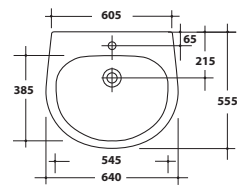

Lavabo + colonna
Washbasin + pedestal

17LV + 17CL2

Lavabo sospeso 55,5x64xH18,5 cm
con colonna H70 cm.
Wall-hung washbasin 55,5x64xH18,5 cm
with pedestal H70 cm.

17LV

Lavabo sospeso 55,5x64xH18,5 cm.
Wall-hung washbasin 55,5x64xH18,5 cm.

17CLS

Colonna sospesa, 39x30xH31 cm, per lavabo sospeso.
Wall-hung pedestal, 39x30xH31, for wall-hung pedestal cm.

Bidet sospeso
Wall-hung bidet

17BDS

Bidet sospeso 51x35xH26 cm.
Wall-hung bidet 51x35xH26 cm.

Vaso sospeso
Wall-hung w.c.

17VSO

Vaso sospeso 51x35xH26 cm.
Wall-hung w.c. 51x35xH26 cm.

Bidet a terra
Back to wall bidet

17BDM

Bidet a terra 51x35xH43 cm.
Back to wall bidet 51x35xH43cm.

17VS/P

Vaso a terra 51x35xH43 cm.
Back to wall w.c. 51x35xH43 cm.

17VS/P36

Vaso a terra "rimless 36" 51x35xH43 cm.
"Rimless 36" back to wall w.c. 51x35xH43 cm.

Vaso monoblocco + cassetta
Close-coupled toile + cistern

17MBS/P + 17CM

Vaso monoblocco con cassetta 65x35xH86 cm.
Close-coupled toile with cistern 65x35xH86 cm

Lavabo da appoggio PLANET 60
Countertop washbasin PLANET 60

PLA60

Lavabo da appoggio 43x60xH14 cm.
Countertop washbasin 43x60xH14 cm.