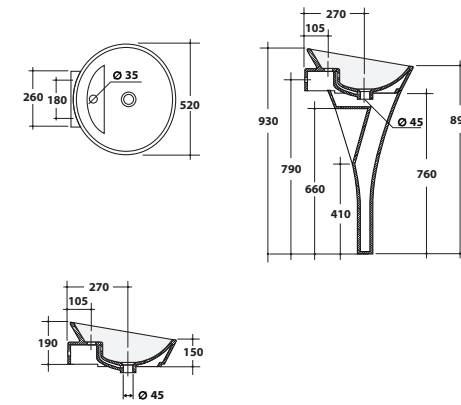

Vaso sospeso
Wall-hung w.c.

23VSO

Vaso sospeso 51x35xH26 cm.
Wall-hung w.c. 51x35xH26 cm.

Cassetta
Cistern

23CM

Cassetta per vaso monoblocco 14x30xH43 cm.
Cistern for close-coupled toilet 14x30xH43 cm.

Bidet a terra
Back to wall bidet

23BDM

Bidet a terra 51x35xH43 cm.
Back to wall bidet 51x35xH43 cm.

Ice

design by **Alessandro Leonarda**

Lavabo + colonna
Washbasin + pedestal

21LV + 21CL

Lavabo + colonna
Washbasin + pedestal

21LV + 21CL

Lavabo 50x52xH19 cm, con colonna H76 cm.
Washbasin 50x52xH19 cm, with pedestal H76 cm.

Infinity

design by **Danilo Fedeli**

Lavabo + colonna
Washbasin + pedestal

30LV + 30CL

Bidet a terra
Back to wall bidet