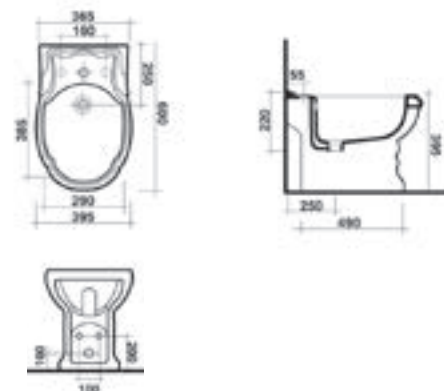

Lavabo da appoggio PLANET 60
Countertop washbasin PLANET 60

PLA60

Lavabo da appoggio 43x60xH14 cm.
Countertop washbasin 43x60xH14 cm.

Excelsior

design by **Studio Ala**

Vaso Terra/Parete
Wc toilet S/trap or P/Trap

13VS-13VP

Cassetta alta
High cistern

13CA

Bidet a terra
Back to wall bidet

13BDM

Lavabo + colonna **13LV + 13CL**
Washbasin + pedestal

Lavabo 60x71xH30 cm, con colonna H63 cm.
Washbasin 60x71xH30 cm, with pedestal H63cm.

Vaso a terra **13VS**
Wc toilet S/trap

Vaso a terra 57,5x39,5xH39,5 cm.
Wc toilet S/trap 57,5x39,5xH39,5cm.

Vaso a parete **13VP**
Wc toilet P/trap

Vaso a terra 57,5x39,5xH39,5 cm.
Wc toilet P/trap 57,5x39,5xH39,5cm.

Bidet a terra **13DBM**
Back to wall bidet

Bidet a terra 60x39,5xH39,5cm.
Back to wall bidet 60x39,5xH39,5cm.

Cassetta alta **13CA**
High cistern

Cassetta alta per vaso a terra 23x38,5xH34 cm.
High cistern for back to wall w.c. 23x38,5xH34 cm.