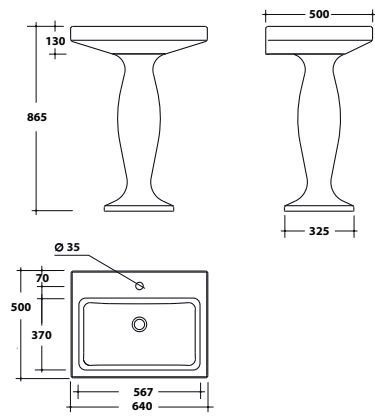

28VSO

Vaso sospeso 52x37xH26 cm.
Wall-hung w.c. 52x37xH26 cm.

Bidet a terra
Back to wall bidet

28BDM

Bidet a terra 52x37xH42 cm.
Back to wall bidet 52x37xH42 cm.

Vaso a terra
Back to wall w.c.

28VS/P

Vaso a terra 52x37xH42 cm.
Back to wall w.c. 52x37xH42 cm.

Vaso monoblocco + cassetta
Close-coupled toilet + cistern

28MBS/P + 28CM

Vaso monoblocco con cassetta 65x37xH87 cm.
Close-coupled toilet with cistern 65x37xH87 cm.

Royal

design by **Daniilo Fedeli**

Lavabo + colonna
Washbasin + pedestal

32LV + 32CL

Vaso a terra "rimless"
"Rimless" back to wall w.c.

32VS/P

Bidet a terra
Back to wall bidet

32BDM

Lavabo + colonna
Washbasin + pedestal

32LV + 32CL

Lavabo 50x64xH13 cm, con colonna H 73,5 cm.
Washbasin 50x64xH 13 cm, with pedestal H 73,5 cm.

Cassetta
Cistern

32CM

Cassetta per vaso monoblocco 15x29,7xH42,2 cm.
Cistern for close-coupled toilet 15x29,7xH42,2 cm.

Bidet a terra
Back to wall bidet

32BDM

Bidet a terra 55x38xH42 cm.
Back to wall bidet 55x38xH42cm.