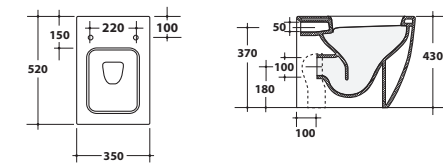

22LV + 22MBL

Lavabo sospeso 50x50xH39 cm, con mobile H45 cm.
Wall-hung washbasin 50x50xH39 cm, with wooden furniture H45 cm.

Vaso a terra
Back to wall w.c.