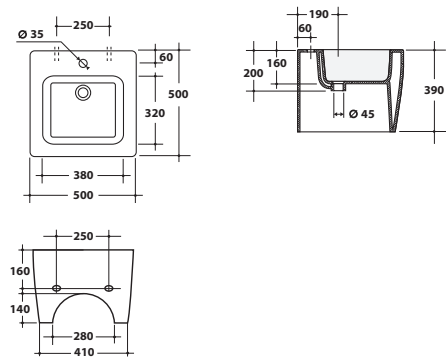

22LV

Lavabo sospeso 50x50xH39 cm.
Wall-hung washbasin 50x50xH39 cm.