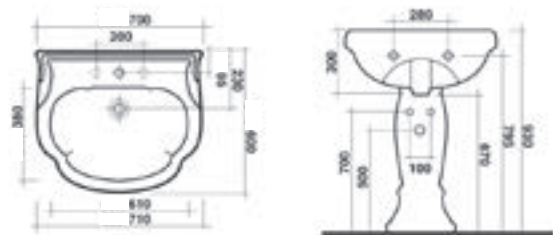

Lavabo da appoggio PLANET 60
Countertop washbasin PLANET 60

PLA60

Lavabo da appoggio 43x60xH14 cm.
Countertop washbasin 43x60xH14 cm.

Excelsior

design by **Studio Ala**

Vaso Terra/Parete
Wc toilet S/trap or P/Trap

13VS-13VP

Cassetta alta
High cistern

13CA

Bidet a terra
Back to wall bidet

13BDM

Lavabo + colonna **13LV + 13CL**
Washbasin + pedestal

Lavabo 60x71xH30 cm, con colonna H63 cm.
Washbasin 60x71xH30 cm, with pedestal H63cm.