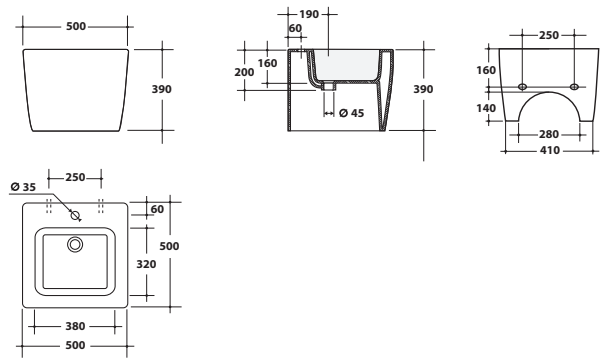

Lavabo sospeso
Wall-hung washbasin

26LV

Lavabo sospeso 50x50xH39 cm.
Wall-hung washbasin 50x50xH39 cm.